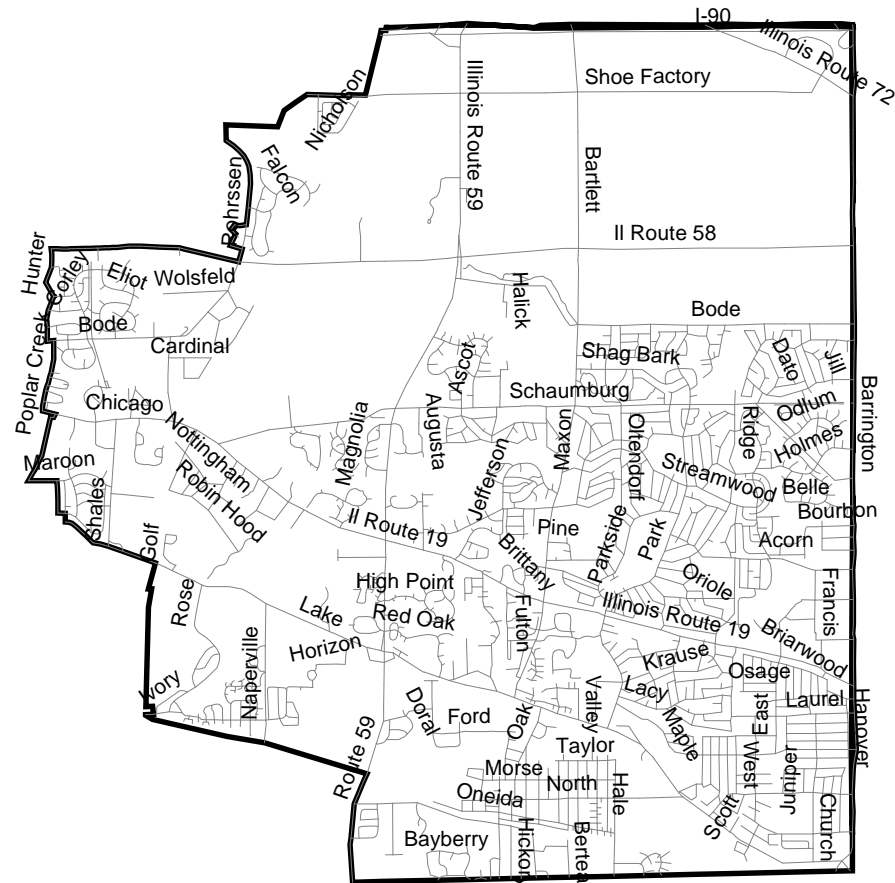

Congressional District 6

HANOVER

SCHAUMBURG

ELK GROVE

CHICAGO - O'HARE

MAINE

Source: Cook County Clerk David Orr
Based on Census Tiger 2001

* Disclaimer: Street names may have changed or been added since 2001